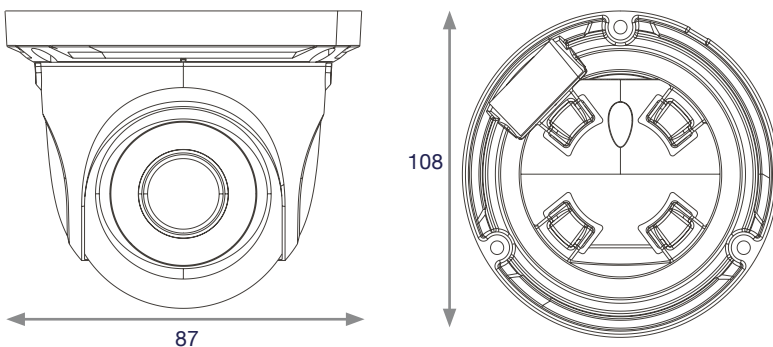

The WOIP2EBS is a sleek and modern eyeball design camera offering FULL HD 2 Megapixel resolution and H.264 video compression. The extremely compact and sturdy housing offers IP66 protection with full 3 axis movement and the camera gives true day/night operation. It utilises a fixed 3.6mm lens and although it has the very latest technology IR LED's built-in to provide illumination for high quality night time images, the STARLIGHT feature in this camera enables almost full colour images in very low light.

### Key Features

- 2MP (1920 x 1080) full real time coding
- Maximum resolution 1920 x 1080, H.264
- ICR auto switch, true day / night
- 10 ~ 20m IR night view distance
- 3D-DNR, digital WDR
- ROI coding
- 3.6mm fixed lens
- Support P2P
- Support PoE power supply
- Support smart phone, iPad and remote monitoring
- Support 3 streams
- IP66
- Pendant mounting or wall mount or ceiling mount
- Super low light performance

### Dimensions (mm)